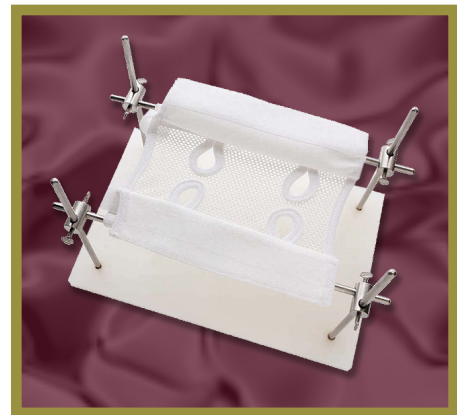

Sold separately

One year warranty
120/240V
CE