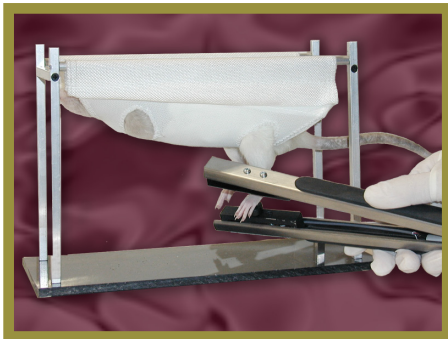

Digital Paw Pressure Randall Selitto Instrument Mice and Rats

BLOOD PRESSURE

RESTRAINTERS

CATHETERS

ANALGESIA

BEHAVIORAL/ACTIVITY

ANIMAL RESPIRATORS

SYRINGE PUMPS

TEMPERATURE PROBES

Once again IITC has designed a first in the pain testing research field, the very first digitally controlled paw pressure meter. The unit allows the user to attain data for analgesic drug testing via the Randall Selitto method.

This hand held instrument applies a force to the extremity of the test subjects. "Live" readings are provided of whatever force is applied at any moment with "Peak and Hold" showing the last maximum force applied during the test. Additional "Pressure Applicators" available.

adapter which are both supplied standard.

Hand held probe weighs a mere three ounces with an accuracy of 0.5%. A test weight is supplied standard for accuracy check. No

calibration required.

Probe has a spring load for easy opening and closing of pressure applicator. To use the pressure applicator the probe is placed under the paw, close the pressure applicator, upon reaction the electronic unit will capture and store the pressure in grams to view and store. A flat surface is opposite of the probe tip to allow comfort and ease of operation. This test in our new form allows quick testing when the Randall Selitto method is needed.